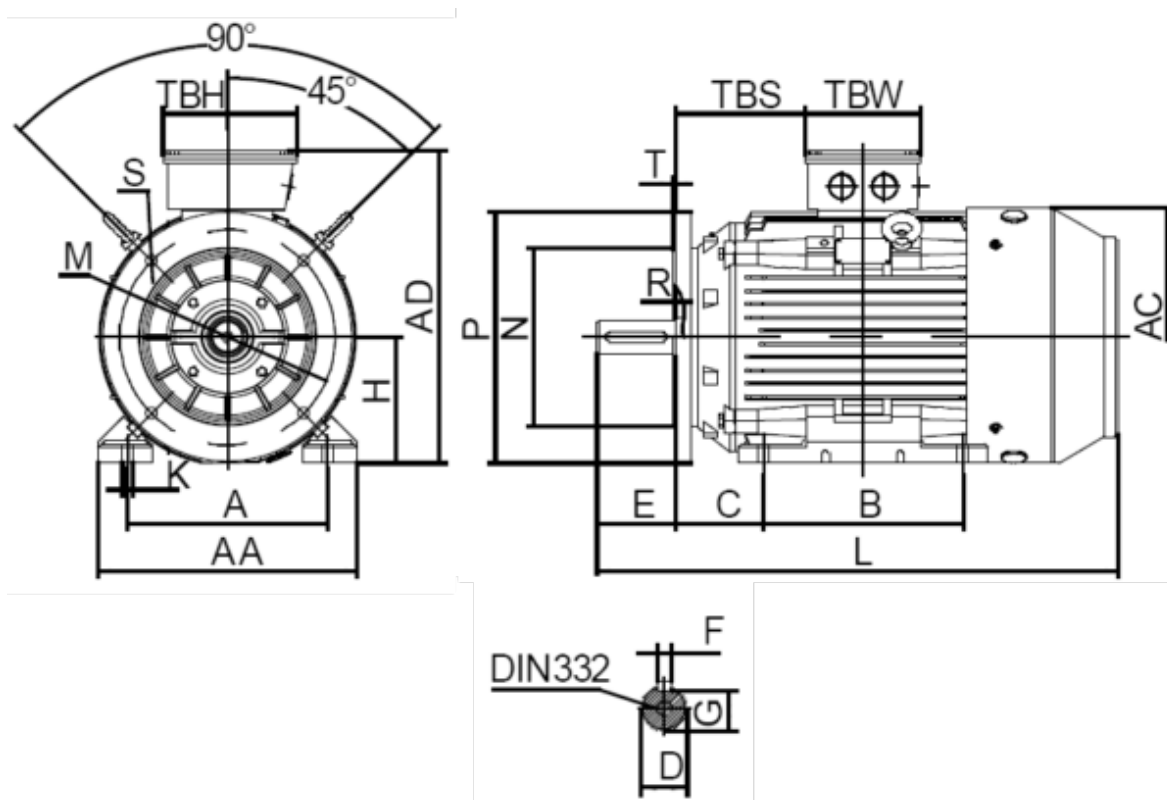

Data Sheet

Article number: 250300300417

Description: Kleedrive T3C 100L2-4 3.0KW 1400 rpm
3x230/400V 50HZ IP55 B35 Eff=87,7%

Measures

A = 160	F = 8	TBW = 114
AA = 203	G = 24	
AC = Ø199	H = 100	
AD = 251	HD = 151	
B = 140	K = Ø12	
C = 63	L = 385	
D = Ø28	TBH = 114	
E = 60	TBS = 76	